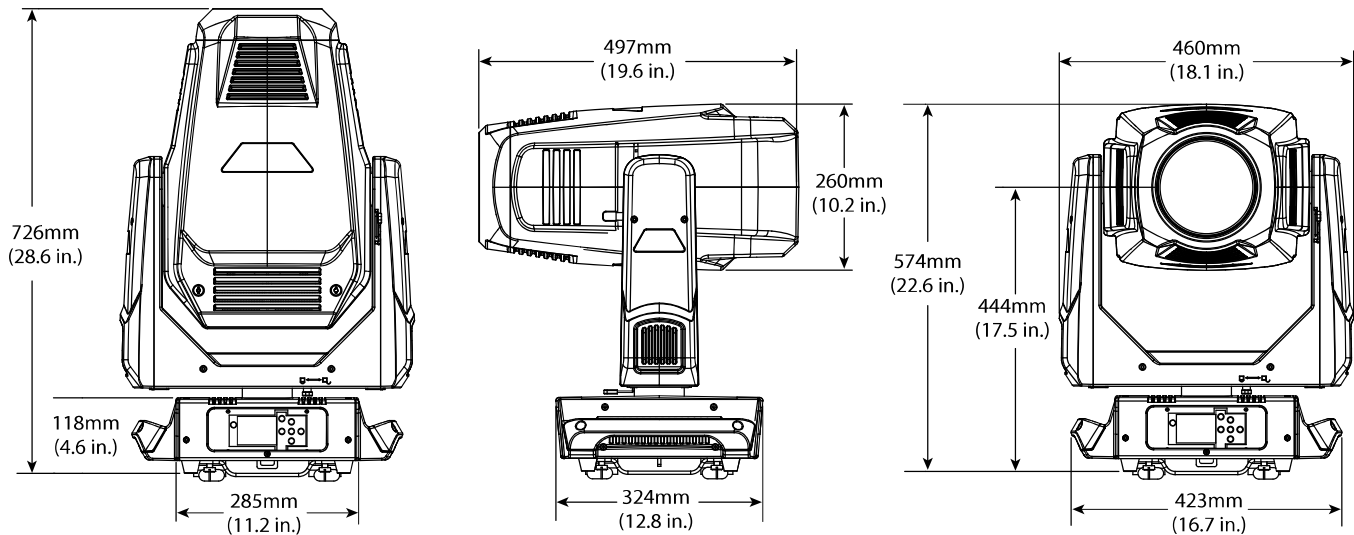

Technical Data Sheet

Features

Wash / Beam Optical Design	Pan - 540°
LED Animation Macros	Tilt - 265°
Modular Construction	Max Speed Pan- 360° (seconds)- 2.27
Fast Service Design	Max Speed Tilt- 180° (seconds)- 1.25
Electronic Cooling System Control	Full Color LCD Display W/ Battery Mode
LED Type- 440W Bright White Engine	5-Pin DMX/RDM Connector
LED Hours- 70% Luminous output, 50,000 hrs.	Ethernet Connector
Active Thermal Control	"PowerCON True1" Connector
Fan Modes- Standard / Continuous / Studio	Pan and Tilt Locks
RDM Compatible	Road Case Included
Control Options- DMX 512 / RDM / Art-Net	
DMX Channels- 32	

Photometrics

Lumens*-	20,000
CRI-	>70
Color Temperature-	6500K

Gobo Dimensions \varnothing { O.D.- 30mm (1.18 in)
Image Area- 25mm (.98 in)

* Lumens as measured by Everfine 2.0 integrating sphere and PMS-80 spectrophotometer. Calibration date March 3, 2014

Electrical

Input Power Rating- AC 100V - 240V 50/60 Hz

6.2 - 2.4 Amps

Auto Switching Power Supply

Db(A)- 38

Dimensions / Physical

Fixture Dimensions

Fixture Weight	28 Kg (61 Lbs.)
Packing Gross / Shipping Weight	67.1 Kg (148 Lbs.)
Shipping Dimensions (L x W x H)	584 x 610 x 940 mm 23 x 24 x 37 in.
Min Distance to Flammable Objects	0.5m (1.64 ft.)
Min Distance to Lighted Objects	1.5m (4.9 ft.)
Operating Temperature	0 - 45° C (32 - 113° F)
Storage Temperature	-20 - 60° C (0 - 140° F)
Compliance Approvals	CE, ETL

Projection Chart

Zoom Range and Distance Chart