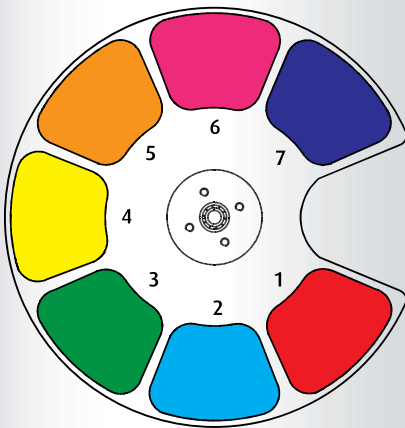

Technical Data Sheet

Features

Wash / Beam Optical Design	Pan - 540°
LED Animation Macros	Tilt - 265°
Modular Construction	Max Speed Pan- 360° (seconds)- 2.27
Fast Service Design	Max Speed Tilt- 180° (seconds)- 1.25
Electronic Cooling System Control	Full Color LCD Display W/ Battery Mode
LED Type- 440W Bright White Engine	5-Pin DMX/RDM Connector
LED Hours- 70% Luminous output, 50,000 hrs.	Ethernet Connector
Active Thermal Control	"PowerCON True1" Connector
Fan Modes- Standard / Continuous / Studio	Pan and Tilt Locks
RDM Compatible	Road Case Included
Control Options- DMX 512 / RDM / Art-Net	
DMX Channels- 32	

Optical

Fixed Color Wheel
7 + Open

- 1- Red
- 2- Blue
- 3- Green
- 4- Yellow
- 5- Orange
- 6- Purple
- 7- Dark Blue

Rotating Gobo Wheel
6 + Open

- 1- Spokes
- 2- Dots
- 3- Perfora
- 4- Monovekto
- 5- Bars
- 6- Psych

Linear - CMY / CTO

Lens Defog System

Iris

Rotating Gobo Wheel - 6 + Open

Linear Light Frost

Linear Heavy Wash

Zoom - Beam Mode - 8-45 degrees

Wash Mode - 10-50 degrees

Photometrics

Lumens*-	20,000
CRI-	>70
Color Temperature-	6500K

Gobo Dimensions \varnothing { O.D.- 30mm (1.18 in)
Image Area- 25mm (.98 in)

* Lumens as measured by Everfine 2.0 integrating sphere and PMS-80 spectrophotometer. Calibration date March 3, 2014